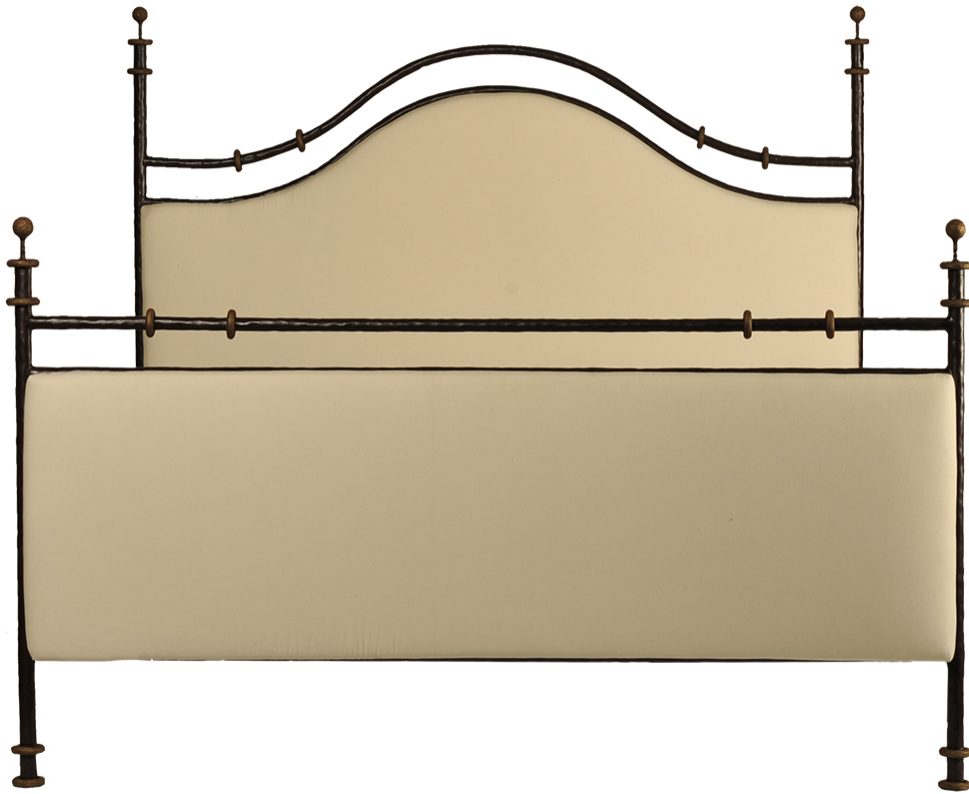

Image not found or type unknown

**Title** Chevalier Bed (Queen)  
**Style Number** CHQ-HMF  
**Surface** Hammered  
**Weight** lbs

**Info**  
Available in Twin, Full, Queen, Eastern King, or California King. Call for pricing.  
We advise clients to specify their desired height of frame from floor and mattress/boxspring required vertical (height). Ironware will adjust other dimensions to achieve the proportions as seen in the photo. All dimensions may be customized if desired.  
COM Queen 7 yards based on plain fabric/ no weave or pattern.  
Ironware products are hand forged, and as a result, dimensions may vary.  
All designs by © Karin Eaton / Ironware International, Inc.  
Customization available.