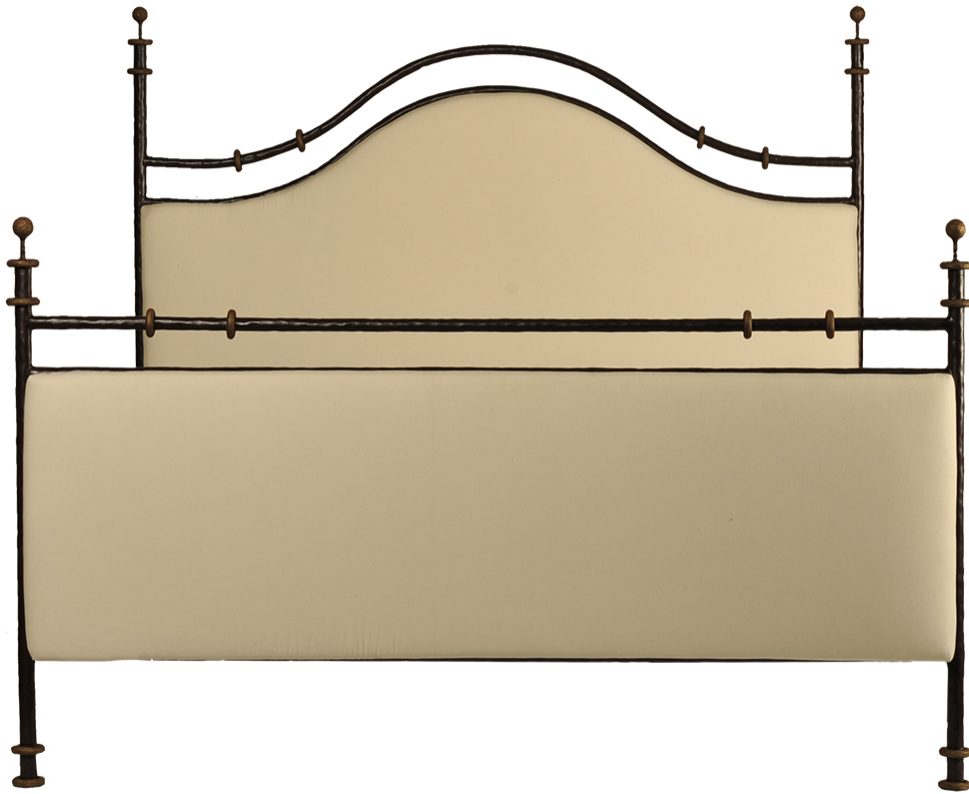

Image not found or type unknown

Title Chevalier Bed
Style Number CHK-HMF
Surface Hammered
Weight lbs

Info
Available in Twin, Full, Queen, Eastern King, and California King. Call for pricing.
We advise clients to specify their desired height of frame from floor and mattress/boxspring required vertical (height). Ironware will adjust other dimensions to achieve the proportions as seen in the photo. All dimensions may be customized if desired.
COM King 8 yards based on plain fabric/ no weave or pattern.
Ironware products are hand forged, and as a result, dimensions may vary.
All designs by © Karin Eaton / Ironware International, Inc.
Customization available.