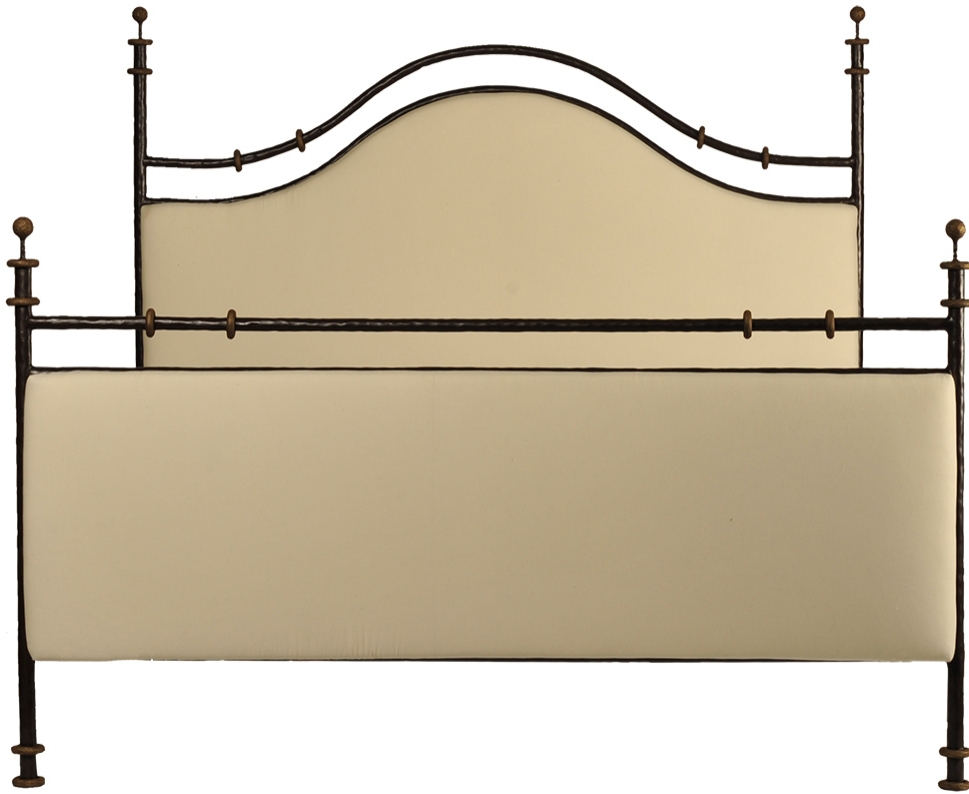

# IRONWARE

<b>Title</b>	Chevalier Bed
<b>Style Number</b>	CHEVALIER I - King
<b>Surface</b>	Hammered
<b>Weight</b>	lbs

## Info

Available in Twin, Full, Queen, Eastern King, and California King. Call for pricing.

We advise clients to specify their desired height of frame from floor and mattress/boxspring required vertical (height). Ironware will adjust other dimensions to achieve the proportions as seen in the photo. All dimensions may be customized if desired.

COM King 8 yards based on plain fabric/ no weave or pattern.

Ironware products are hand forged, and as a result, dimensions may vary.

All designs by © Karin Eaton / Ironware International, Inc.  
Customization available.