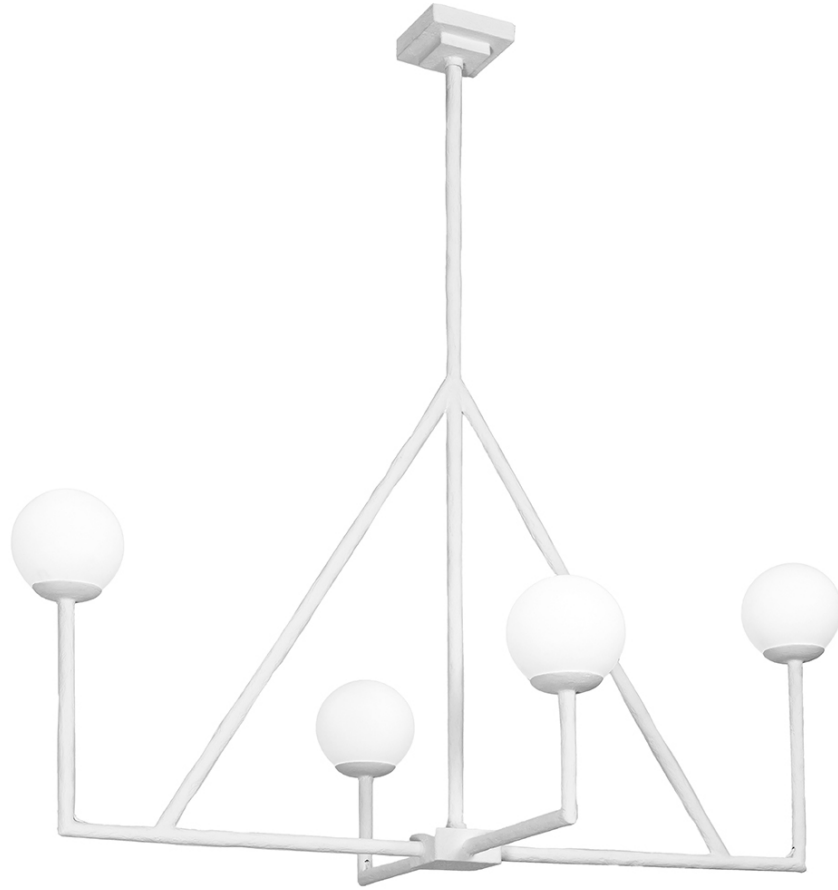

Image not found or type unknown

Title	Skylar 4 Light Pendant
Style Number	8212
W	33
L	50
H	48
Lamping	40 Watts Max, Candelabra
Sleeves/Cylinders	6"Dia Frosted White Glass Globes
Weight	21 lbs

Info

Shown in a premium finish, additional charges apply.

This piece is not adjustable on site, please order the exact required drop. Additional charge may apply.

Ironware products are hand forged, and as a result, dimensions may vary.

All designs by © Karin Eaton / Ironware International, Inc.