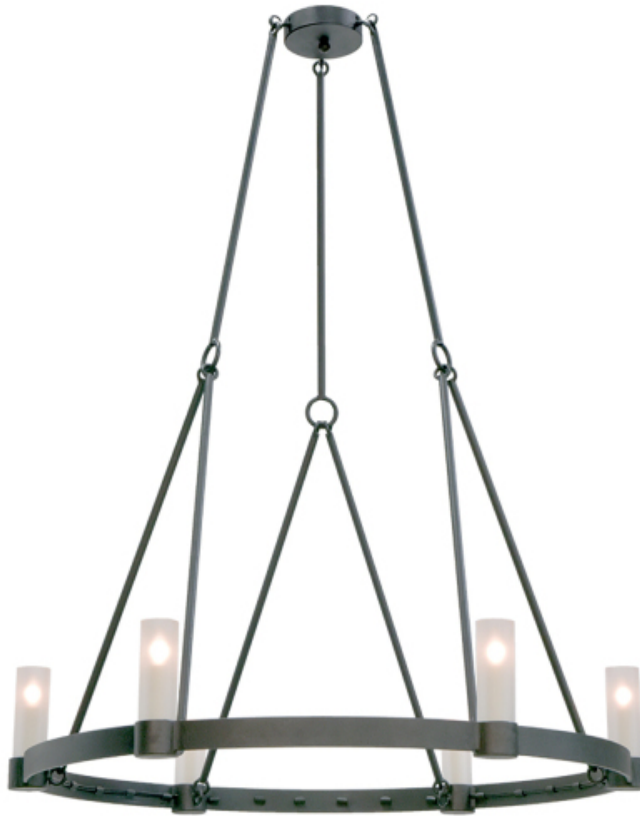

# IRONWARE

<b>Title</b>	Custom Fabienne Chandelier
<b>Style Number</b>	8197-203318
<b>Dia</b>	38
<b>H</b>	50
<b>Weight</b>	lbs

**Info**  
Ironware products are hand forged, and as a result, dimensions may vary.  
All designs by © Karin Eaton / Ironware International, Inc.  
Customization available.