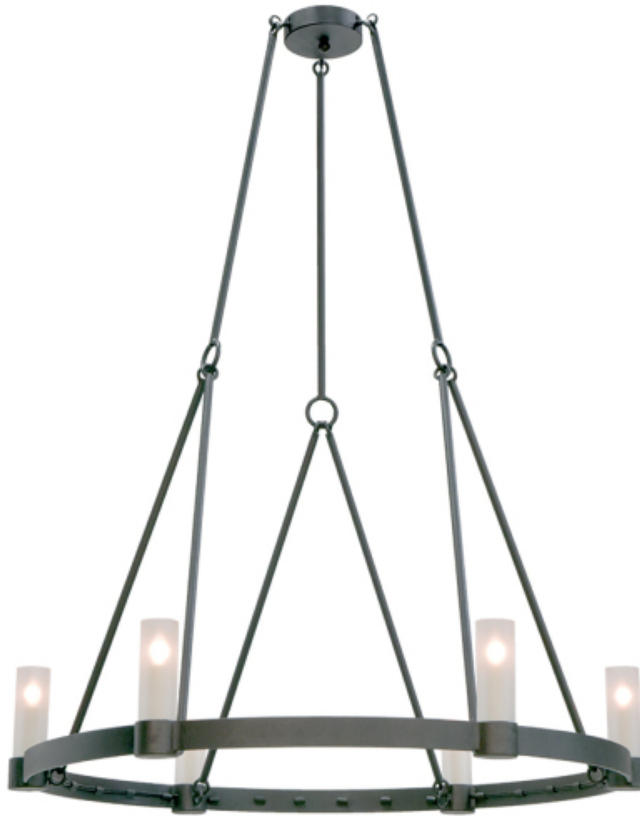

Image not found or type unknown

Title Custom Fabienne Chandelier
Style Number 8197-203318
Dia 38
H 50
Weight lbs

Info
Ironware products are hand forged, and as a result, dimensions may vary.
All designs by © Karin Eaton / Ironware International, Inc.
Customization available.