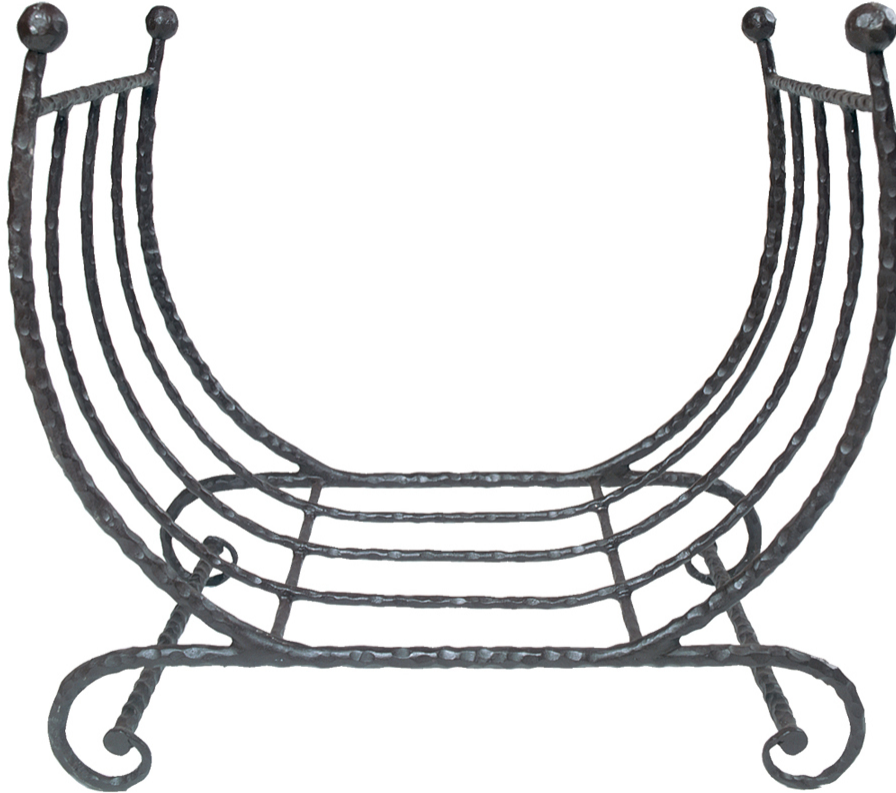

Image not found or type unknown

Title	Jerome Log Tender
Style Number	645
W	24
H	22
D	15
Surface	Hammered
Weight	11 lbs

Info

Please note that Hearth Black is the only finish rated for 1200 degrees. Ironware products are hand forged, and as a result, dimensions may vary.