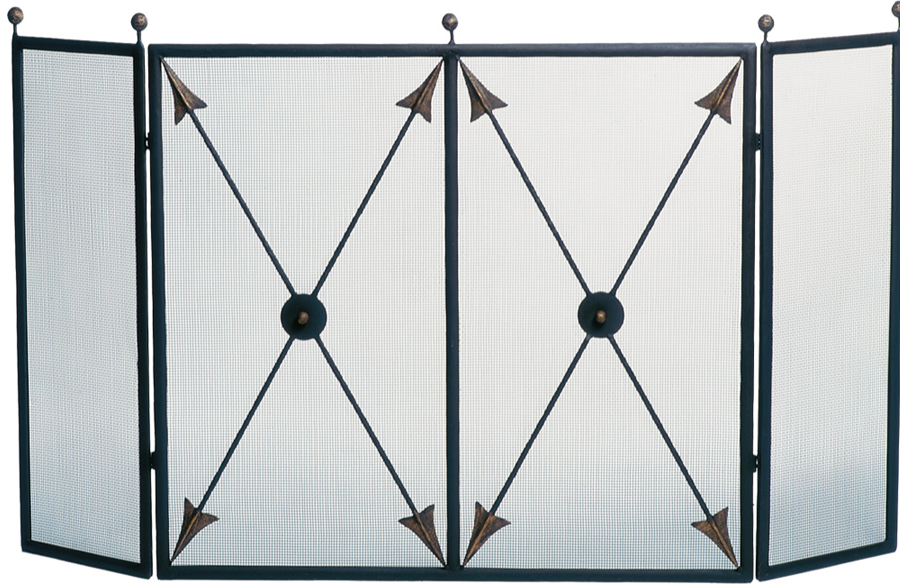

IRONWARE

Title	Artemis Fire Screen
Style Number	644
W	40
H	36
D	13
Weight	40 lbs

Info

Please note that Hearth Black is the only finish rated for 1200 degrees. Mesh screen will come in a complementary solid color.