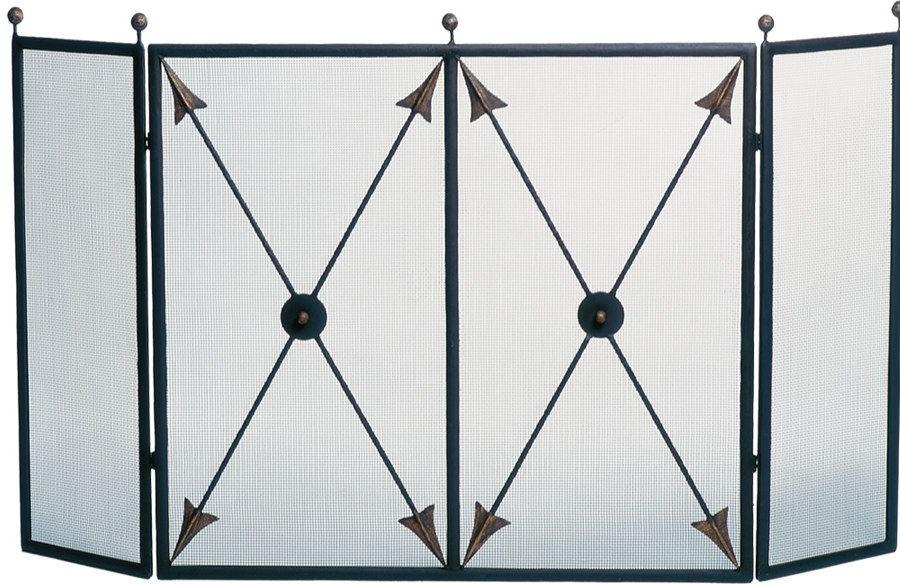

Image not found or type unknown

Title	Artemis Fire Screen
Style Number	644
W	40
H	36
D	13
Weight	40 lbs

Info

Please note that Hearth Black is the only finish rated for 1200 degrees. Mesh screen will come in a complementary solid color.