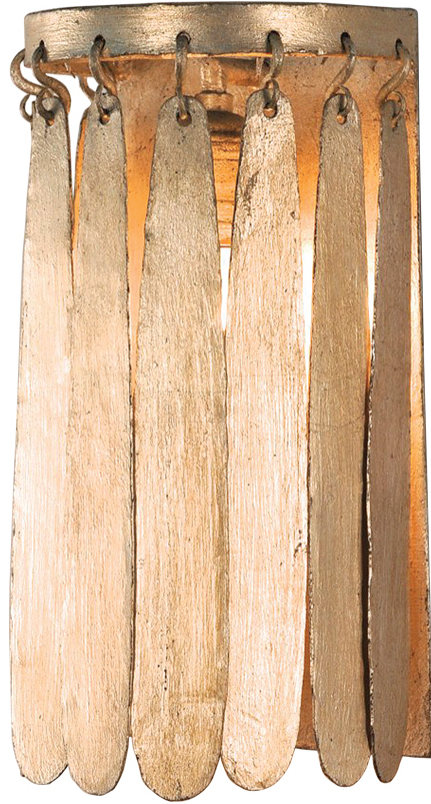

IRONWARE

Title	Gisele Sconce
Style Number	1111
W	5.5
H	11
D	4.5
Lamping	60 Watt Max, E26 bulb
Weight	4 lbs

Info

Ironware products are hand forged, and as a result, dimensions may vary.

All designs by © Karin Eaton / Ironware International, Inc.
Customization available.