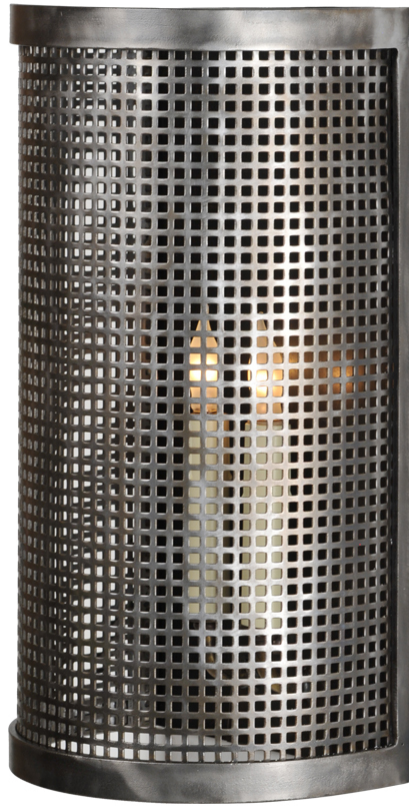

IRONWARE

Title	Mimi 2 Light Sconce
Style Number	1108
W	8
H	15
D	6
Lamping	60 Watt Max, Candelabra
Weight	3 lbs

Info

Ironware products are hand forged, and as a result, dimensions may vary.

All designs by © Karin Eaton / Ironware International, Inc.
Customization available.