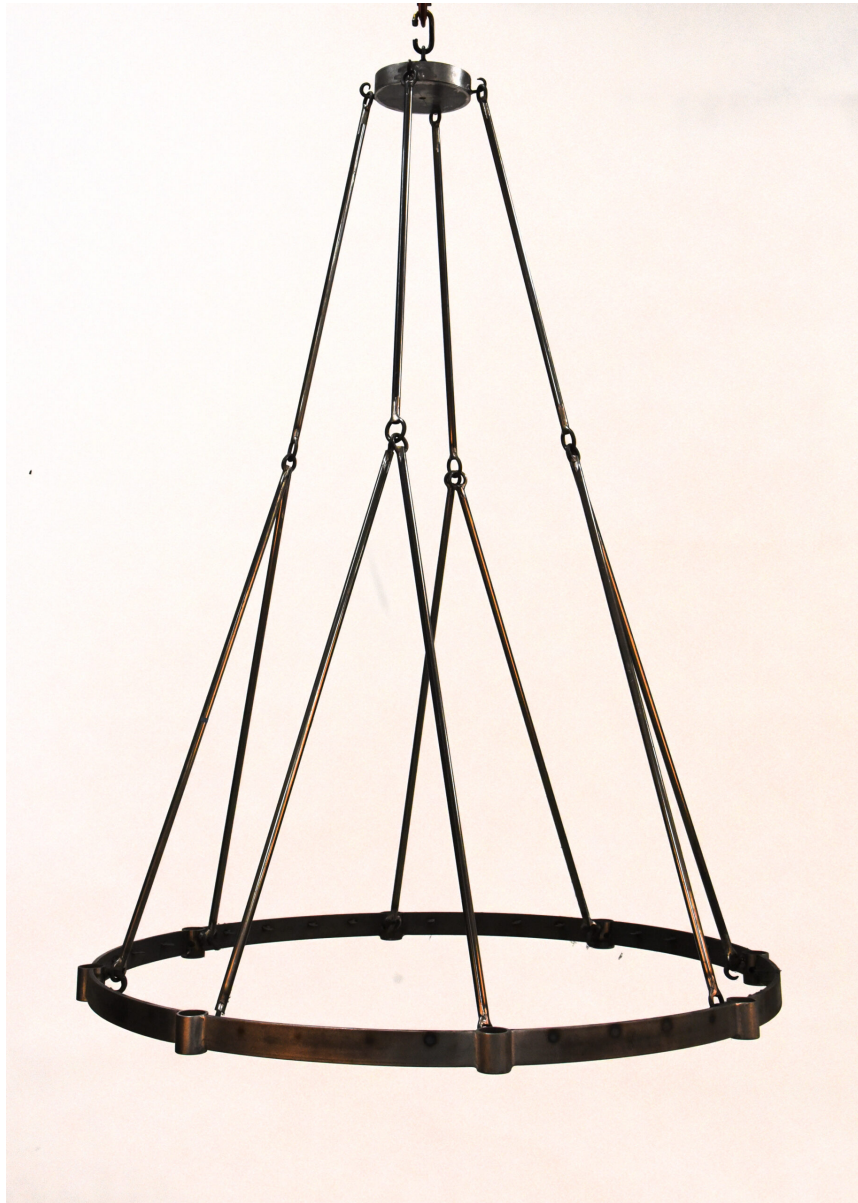

IRONWARE

Title
Style Number
Dia
H
Lamping
Sleeves/Cylinders

Fabienne 8 Light Chandelier
8197-122
38
54
60 Watt Max, Candelabra
Smooth Ivory Resin

Info

Ironware products are hand forged, and as a result, dimensions may vary.